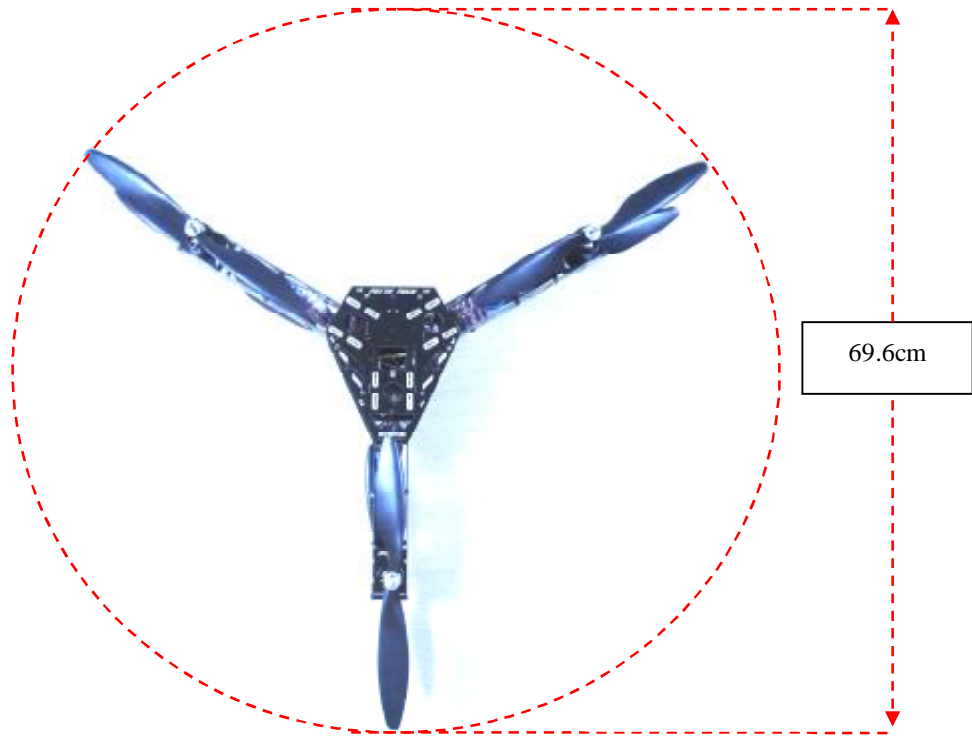

# FeiYu Y6 Scorpion

## 1. Dimensions

2. Empty Frame Weight: 630g (receiver and battery not included)
3. Payload Capability: 900g ( battery, receiver, and camera included)
4. Maximum Gross Take-Off Weight: 1430g. DO NOT OVERLOAD ON FeiYu Y6 WHICH CAN LEAD TO DANGER.
5. Airborne period: >10mins (with 3S 2200mAh battery)
6. Cell Chemistry: 3S 1500mAh ~ 5000mAh Lithium Polymer, and instant discharge capacity >15C. Support PWM normal ESC.
7. Can install FY91Q. needs at least 4 channels to fly your aircraft. We recommend you to use RC device with 5 channels or more for expansion. Support most. Compatible with all the RC devices.