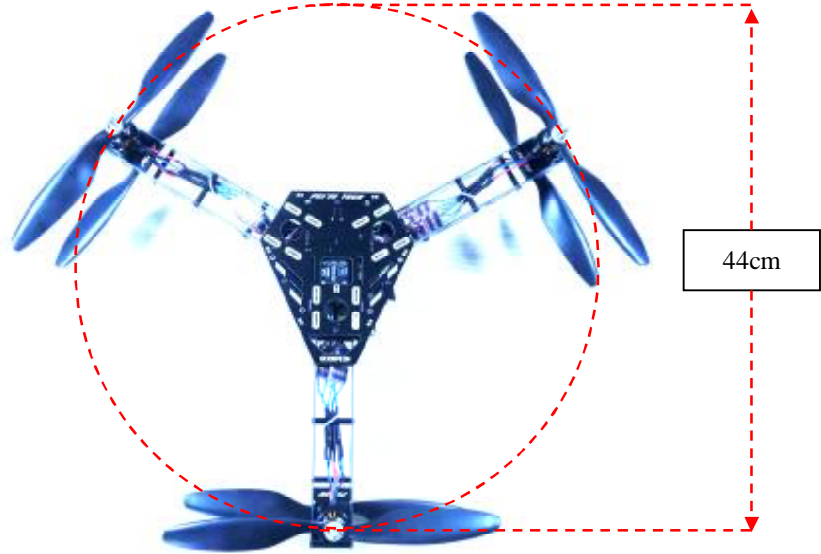

# FeiYu Y6 Scorpion

## 1. Dimensions

2. Empty Frame Weight: 630g (receiver and battery not included)
3. Payload Capability: 900g ( battery, receiver, and camera included)
4. Maximum Gross Take-Off Weight: 1430g. DO NOT OVERLOAD ON FeiYu Y6 WHICH CAN LEAD TO DANGER.
5. Airborne period: >10mins (with 3S 2200mAh battery)
6. Cell Chemistry: 3S 1500mAh ~ 5000mAh Lithium Polymer, and instant discharge capacity >15C. Support PWM normal ESC.
7. Can install FY91Q. needs at least 4 channels to fly your aircraft. We recommend you to use RC device with 5 channels or more for expansion. Support most. Compatible with all the RC devices.